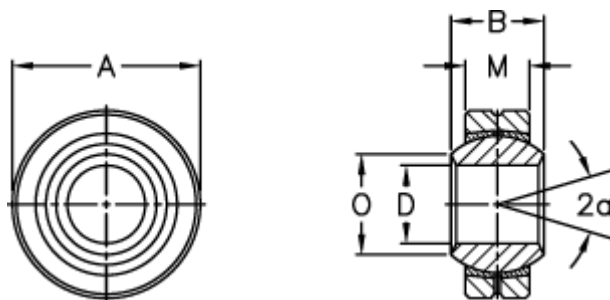

Data Sheet

Article number: 03400025

Description: Fluro Rod end GL 25

Measures

A	= 56	Static load C0 (kN) = 142
a (degrees)	= 15	Weight = 375
B	= 31	
D	= 25	
Dynamic load C (kN)	= 35	
M	= 22	
O	= 29.6	
Permissible rpm	= 230	